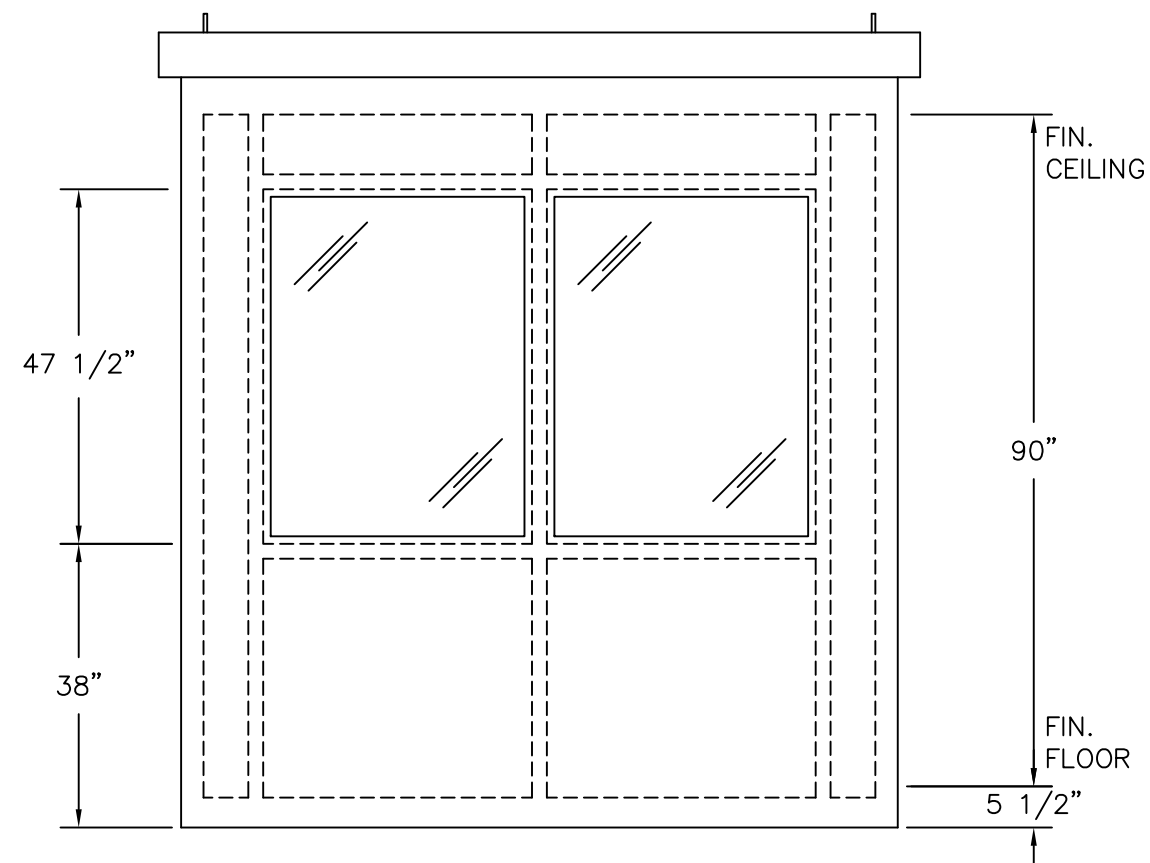

ELEVATION D

PORTA-KING
BUILDING SYSTEMS

4133 SHORELINE DRIVE
EARTH CITY, MO 63045
1-800-456-5464
www.portaking.com

TITLE: Security Booth 35 – Elevation View