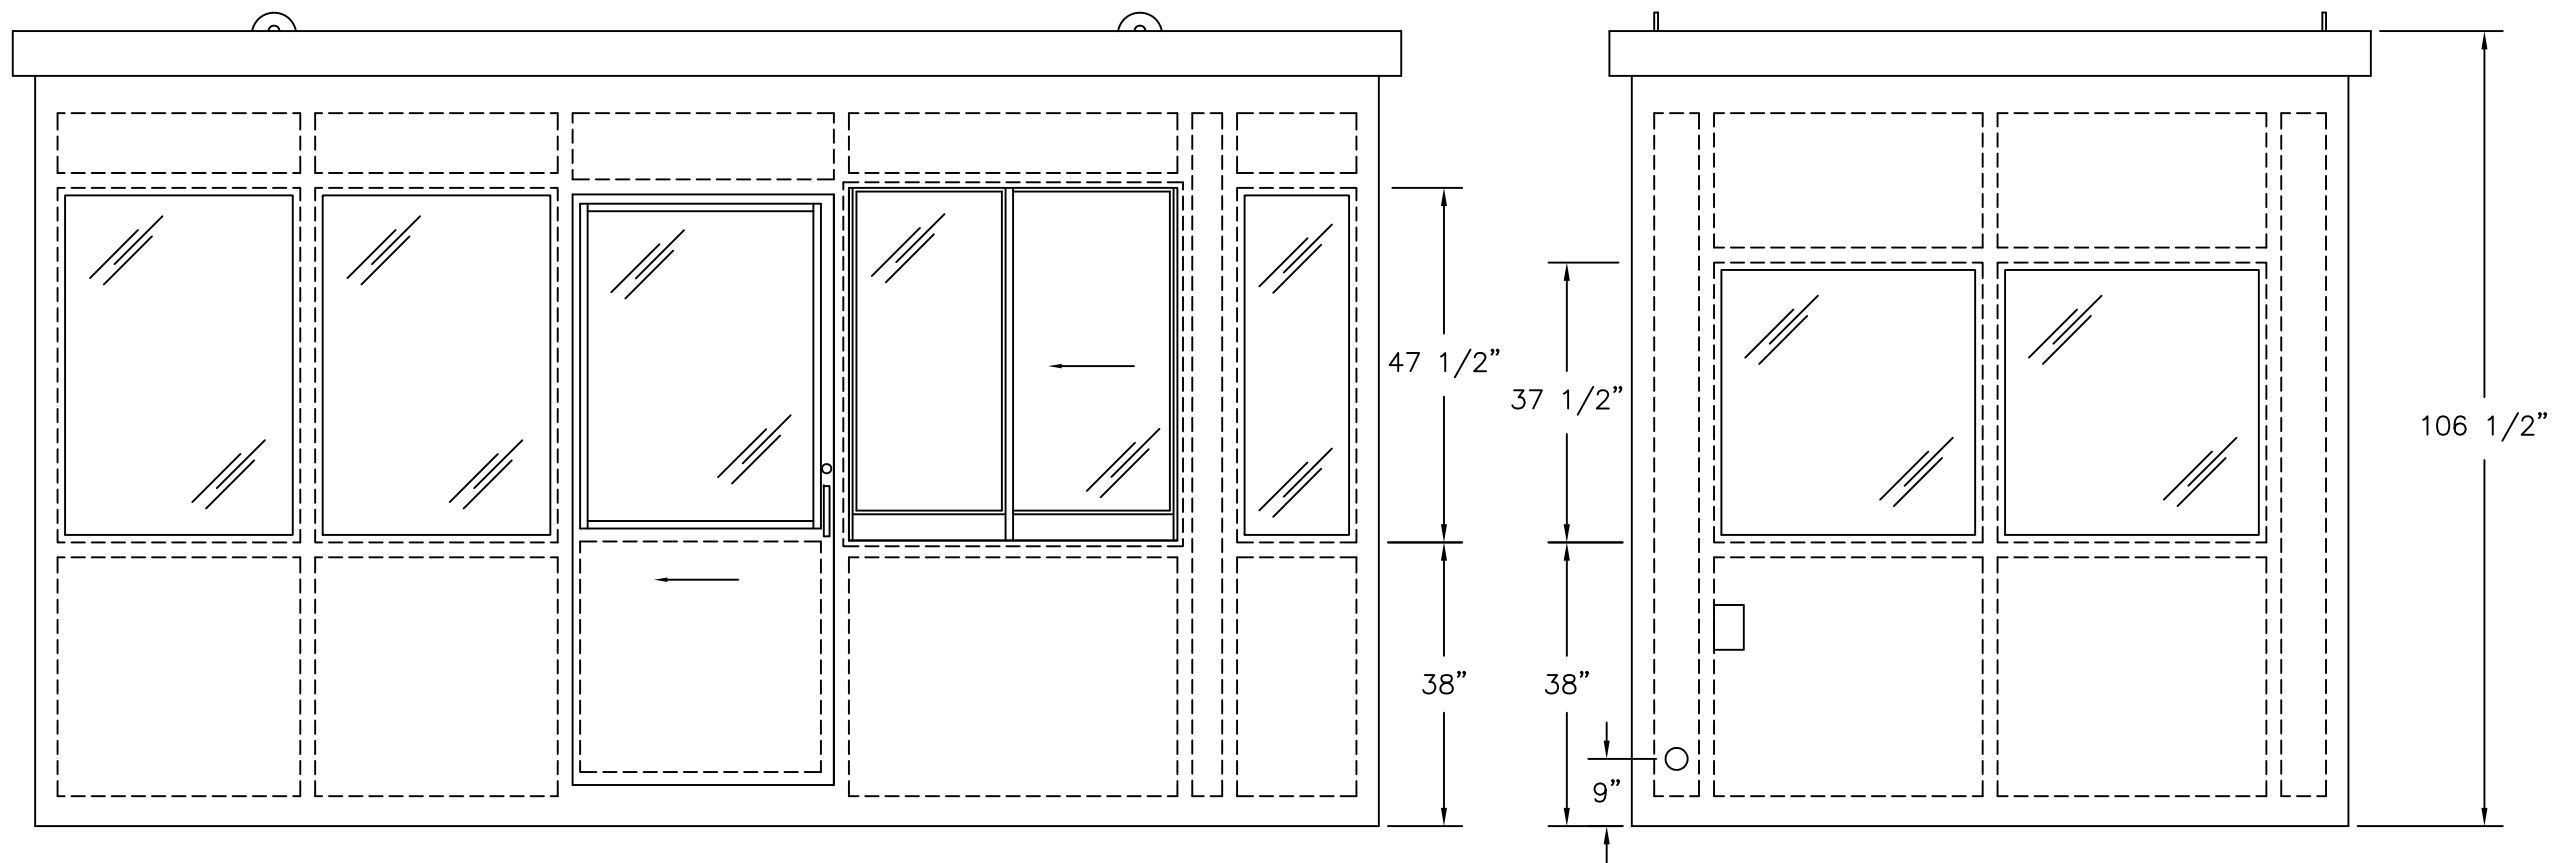

(C)
PLAN VIEW

| | |
|---------------------------------------------------------------------------------------|-------------------------------------------------------------------------------------|
|  | 4133 SHORELINE DRIVE EARTH CITY, MO 63045 1-800-456-5464 www.portaking.com |
| | TITLE: Security Booth 35 – Plan View |

ELEVATION A AND (C MIRRORED)

ELEVATION B

ELEVATION D

PORTA-KING
BUILDING SYSTEMS

4133 SHORELINE DRIVE
EARTH CITY, MO 63045
1-800-456-5464
www.portaking.com

TITLE: Security Booth 35 – Elevation View