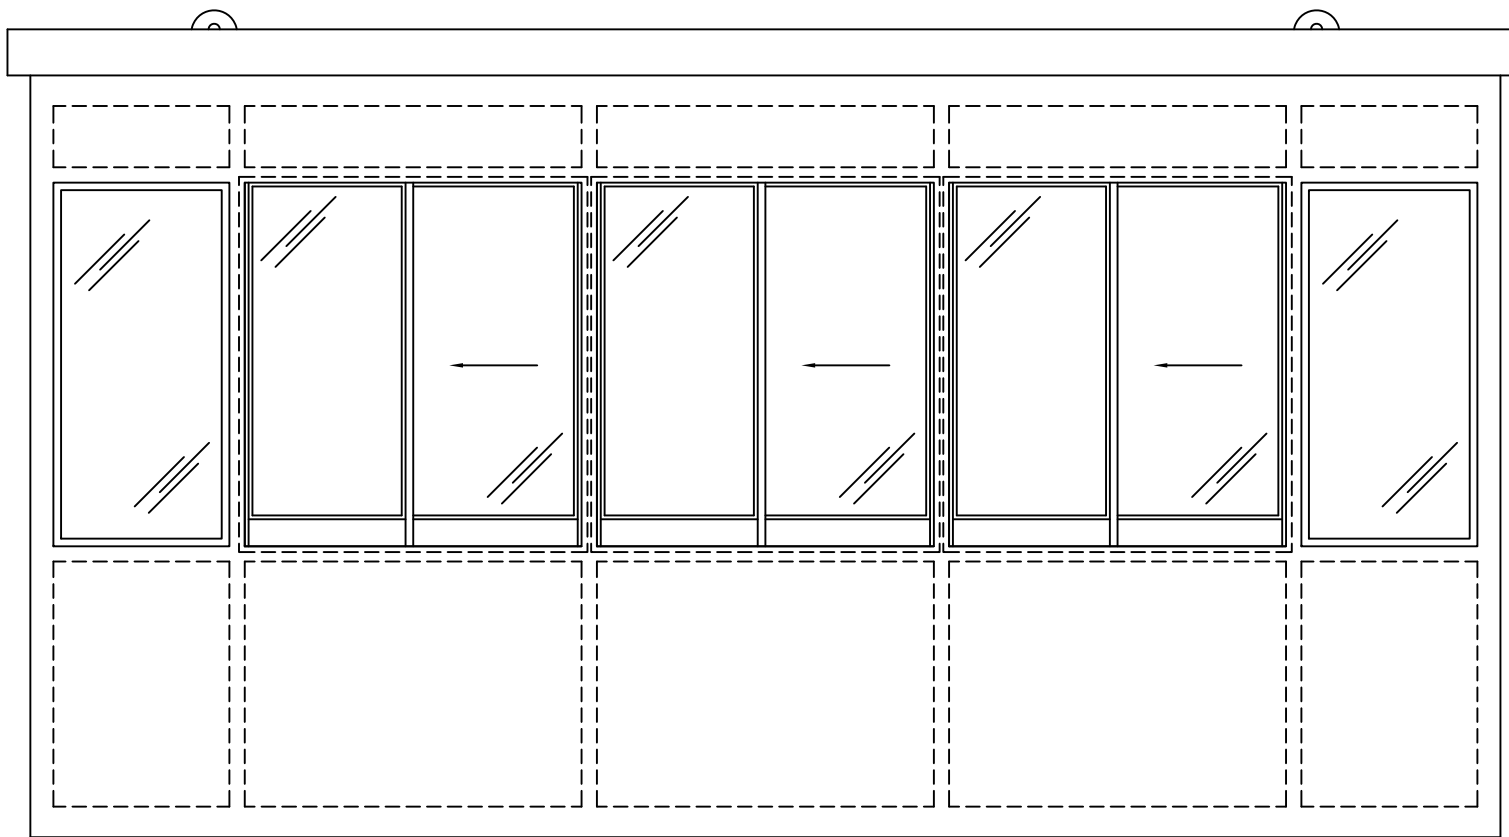

PLAN VIEW

	4133 SHORELINE DRIVE EARTH CITY, MO 63045 1-800-456-5464 www.portaking.com
	TITLE: Security Booth 36 – Plan View

ELEVATION A

ELEVATION B

ELEVATION C

ELEVATION D

 4133 SHORELINE DRIVE
 EARTH CITY, MO 63045
 1-800-456-5464
 www.portaking.com

TITLE: Security Booth 36 – Elevation View