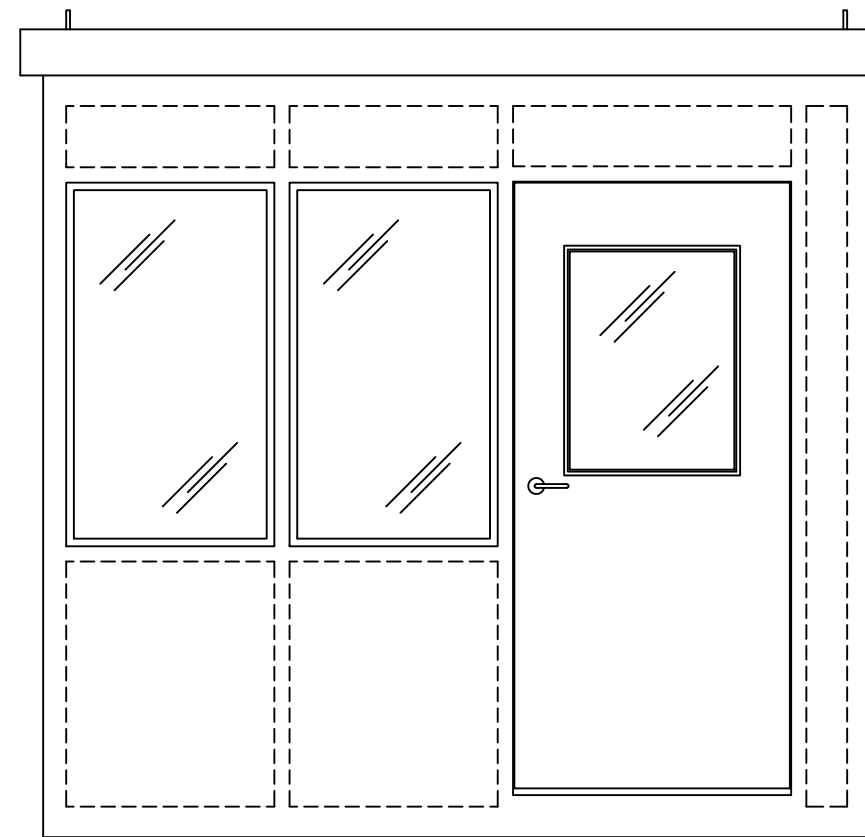

PLAN VIEW

	4133 SHORELINE DRIVE EARTH CITY, MO 63045 1-800-456-5464 www.portaking.com
	TITLE: Security Booth 36 – Plan View

ELEVATION A

ELEVATION B

ELEVATION C

ELEVATION D

 4133 SHORELINE DRIVE
 EARTH CITY, MO 63045
 1-800-456-5464
 www.portaking.com

TITLE: Security Booth 36 – Elevation View