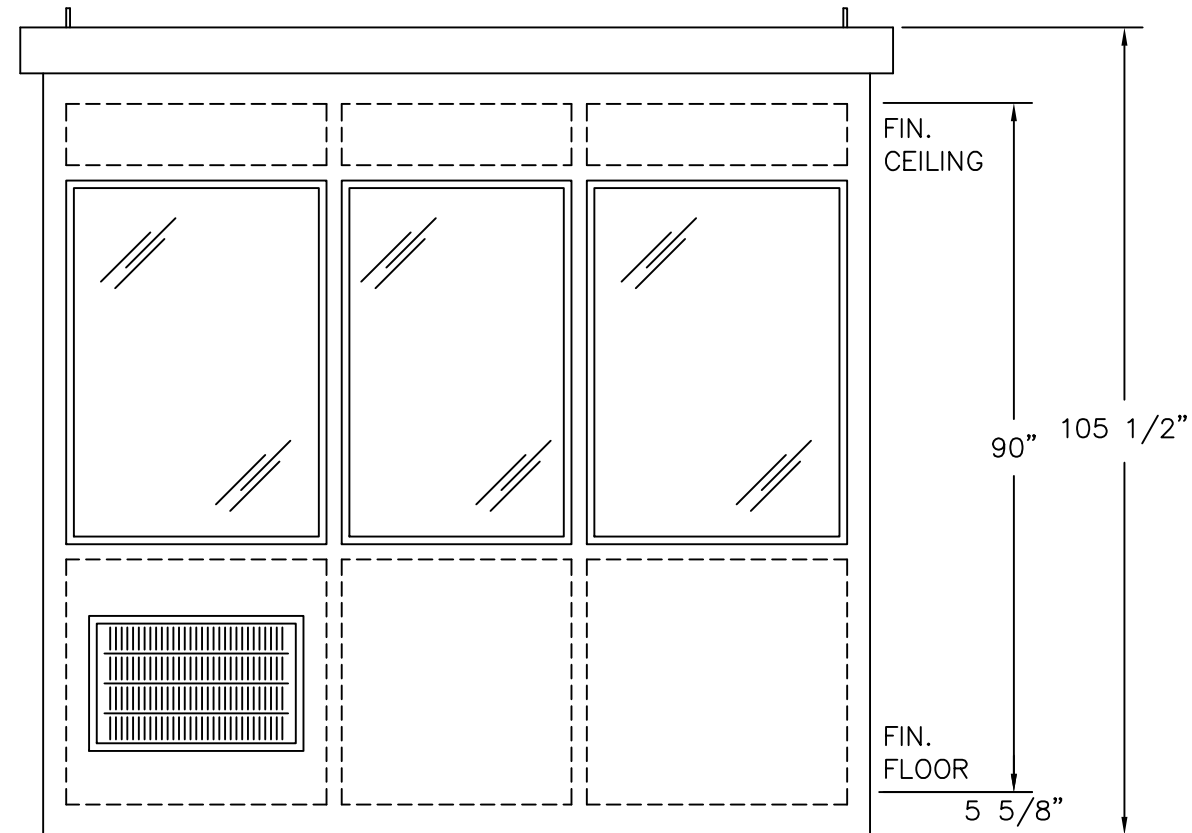

PLAN VIEW

	4133 SHORELINE DRIVE EARTH CITY, MO 63045 1-800-456-5464 www.portaking.com
	TITLE: Security Booth 36 – Plan View

ELEVATION A

ELEVATION B

ELEVATION C

ELEVATION D

 4133 SHORELINE DRIVE
 EARTH CITY, MO 63045
 1-800-456-5464
 www.portaking.com

TITLE: Security Booth 36 – Elevation View