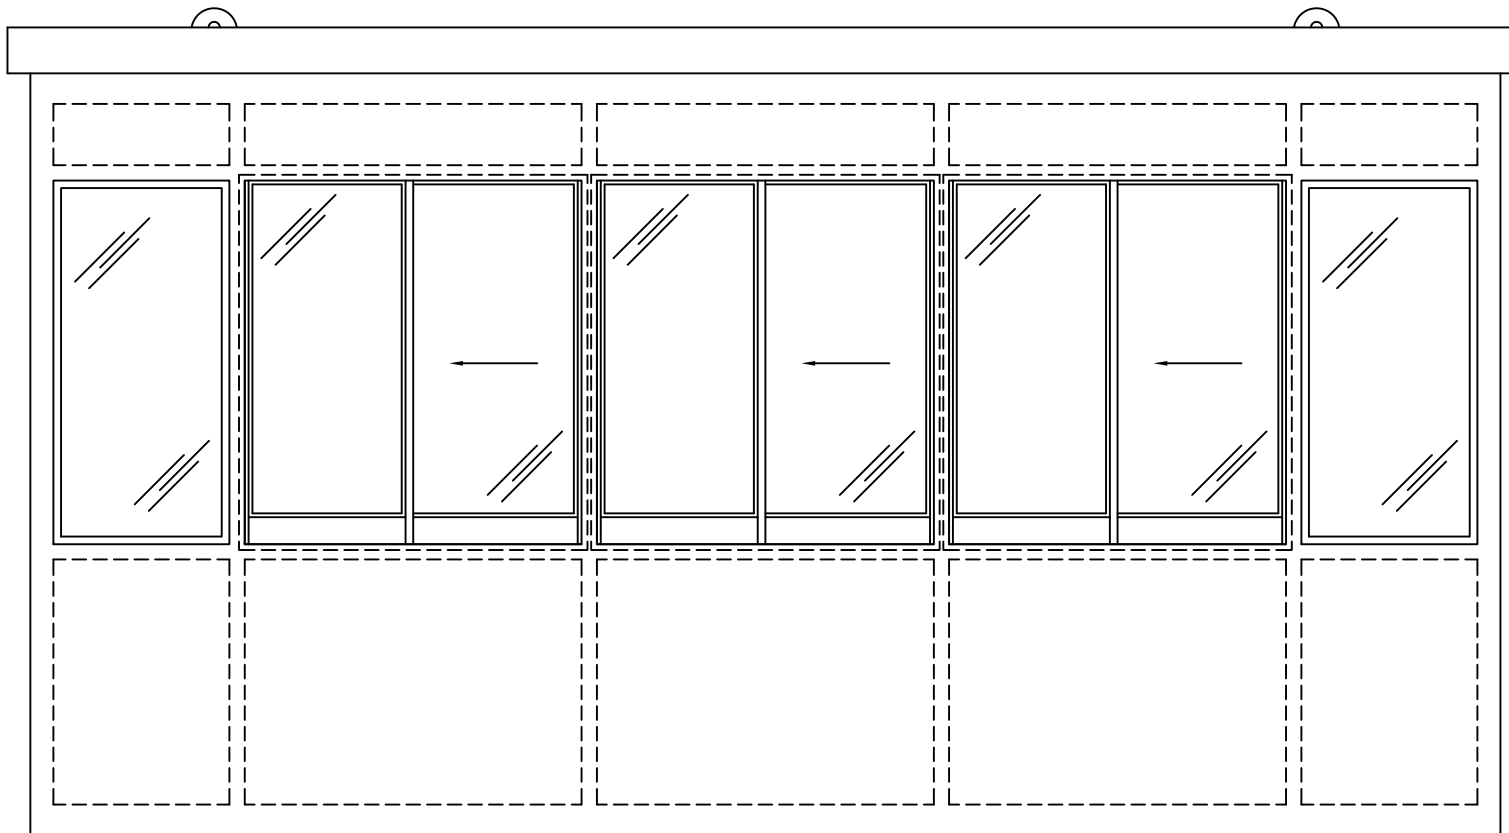

PLAN VIEW

	4133 SHORELINE DRIVE EARTH CITY, MO 63045 1-800-456-5464 www.portaking.com
	TITLE: Security Booth 36 – Plan View

ELEVATION A

ELEVATION B

ELEVATION C

ELEVATION D

 4133 SHORELINE DRIVE
 EARTH CITY, MO 63045
 1-800-456-5464
 www.portaking.com

TITLE: Security Booth 36 – Elevation View