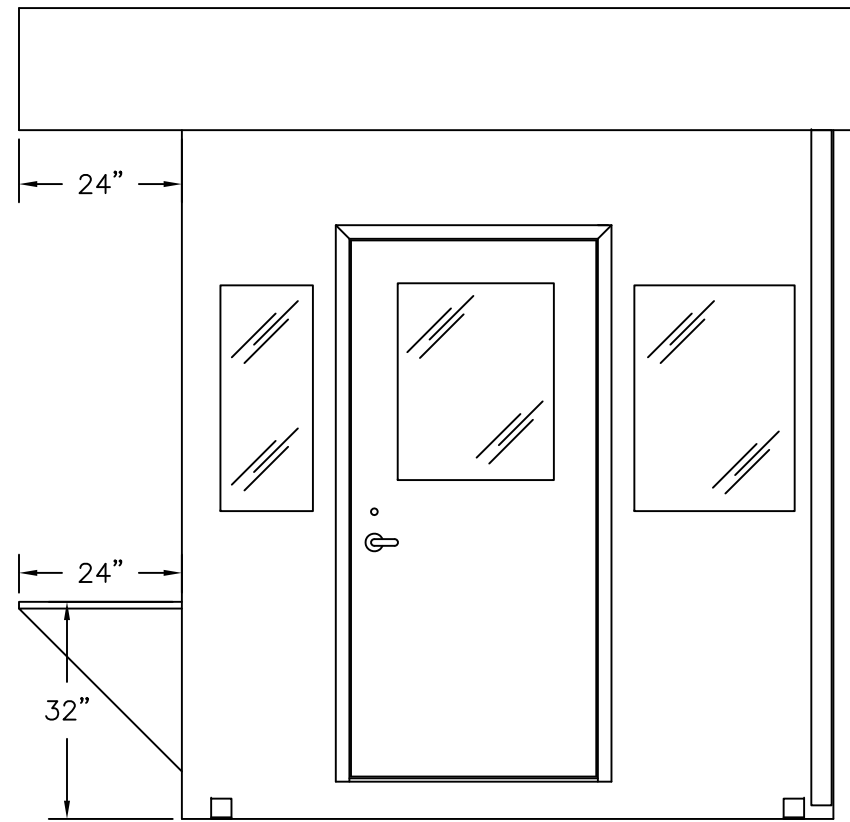

PLAN VIEW

	4133 SHORELINE DRIVE EARTH CITY, MO 63045 1-800-456-5464 www.portaking.com
	TITLE: Security Booth 37 – Plan View

ELEVATION A

ELEVATION B

ELEVATION C

ELEVATION D

4133 SHORELINE DRIVE
EARTH CITY, MO 63045
1-800-456-5464
www.portaking.com

TITLE: Security Booth 37 – Elevation View