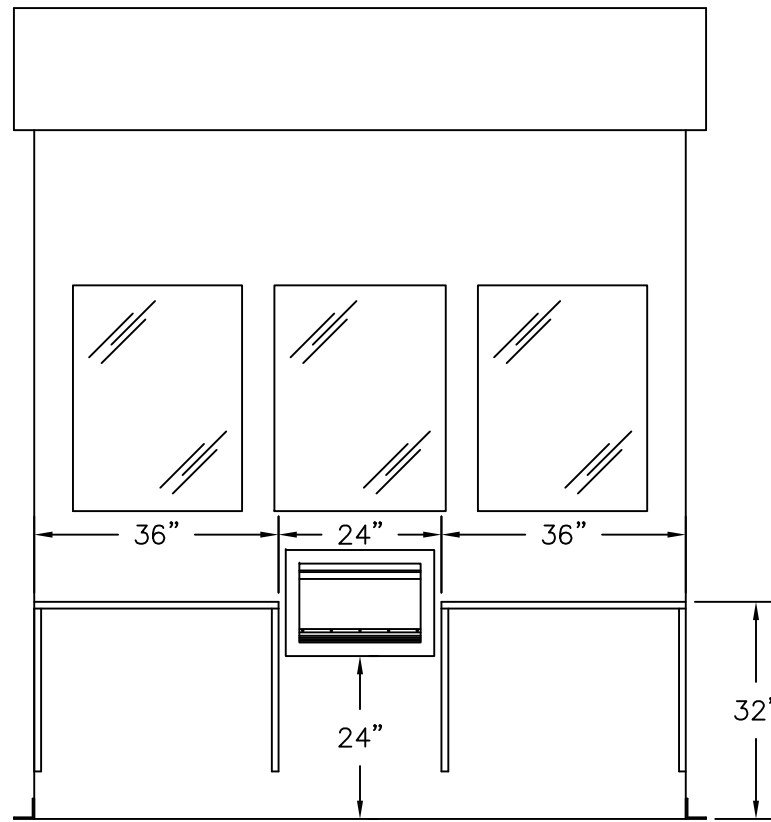

PLAN VIEW

	4133 SHORELINE DRIVE EARTH CITY, MO 63045 1-800-456-5464 www.portaking.com
	TITLE: Security Booth 37 – Plan View

ELEVATION A

ELEVATION B

ELEVATION C

ELEVATION D

4133 SHORELINE DRIVE
EARTH CITY, MO 63045
1-800-456-5464
www.portaking.com

TITLE: Security Booth 37 – Elevation View