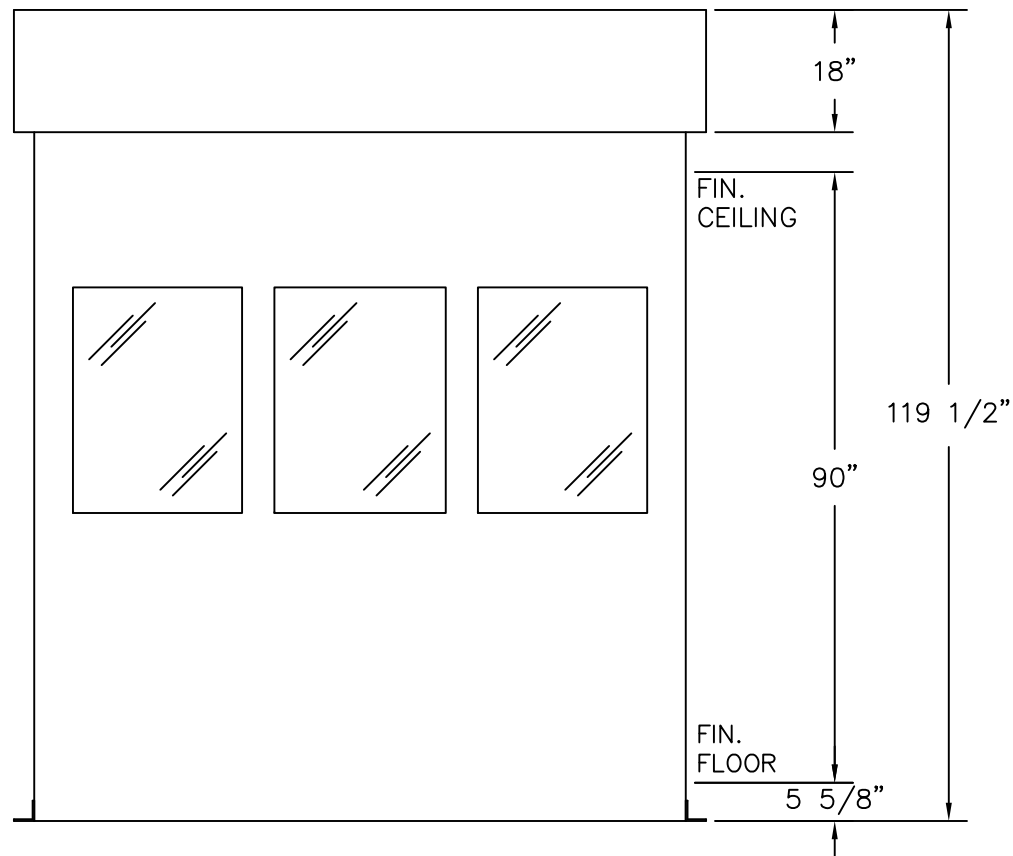

PLAN VIEW

	4133 SHORELINE DRIVE EARTH CITY, MO 63045 1-800-456-5464 www.portaking.com
	TITLE: Security Booth 37 – Plan View

ELEVATION A

ELEVATION B

ELEVATION C

ELEVATION D

4133 SHORELINE DRIVE
EARTH CITY, MO 63045
1-800-456-5464
www.portaking.com

TITLE: Security Booth 37 – Elevation View