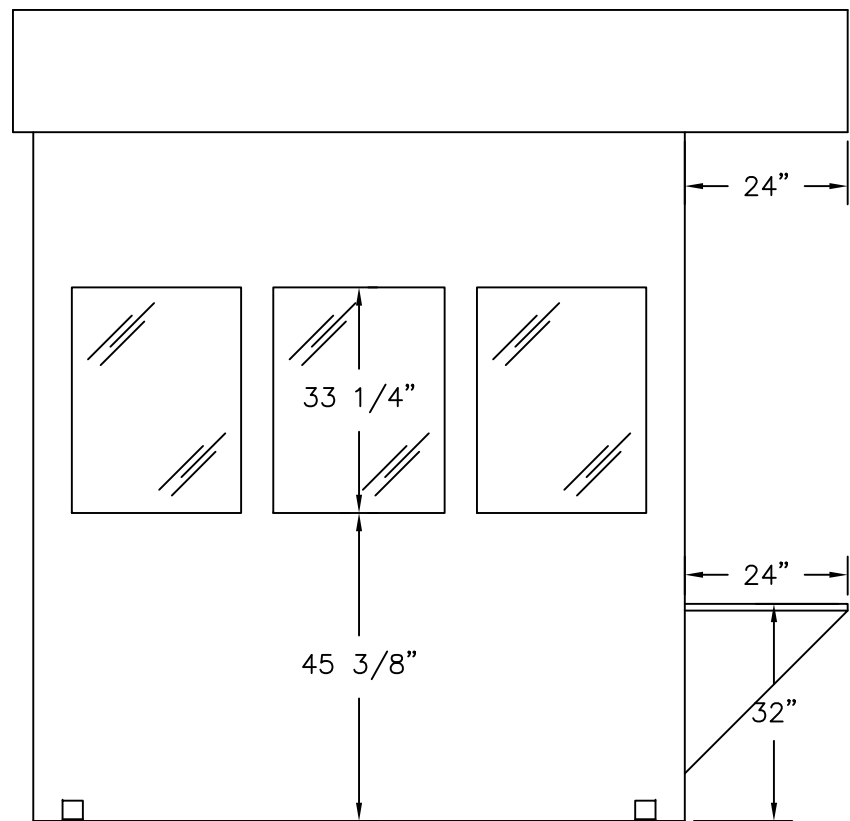

PLAN VIEW

	4133 SHORELINE DRIVE EARTH CITY, MO 63045 1-800-456-5464 www.portaking.com
	TITLE: Security Booth 37 – Plan View

ELEVATION A

ELEVATION B

ELEVATION C

ELEVATION D

4133 SHORELINE DRIVE
EARTH CITY, MO 63045
1-800-456-5464
www.portaking.com

TITLE: Security Booth 37 – Elevation View