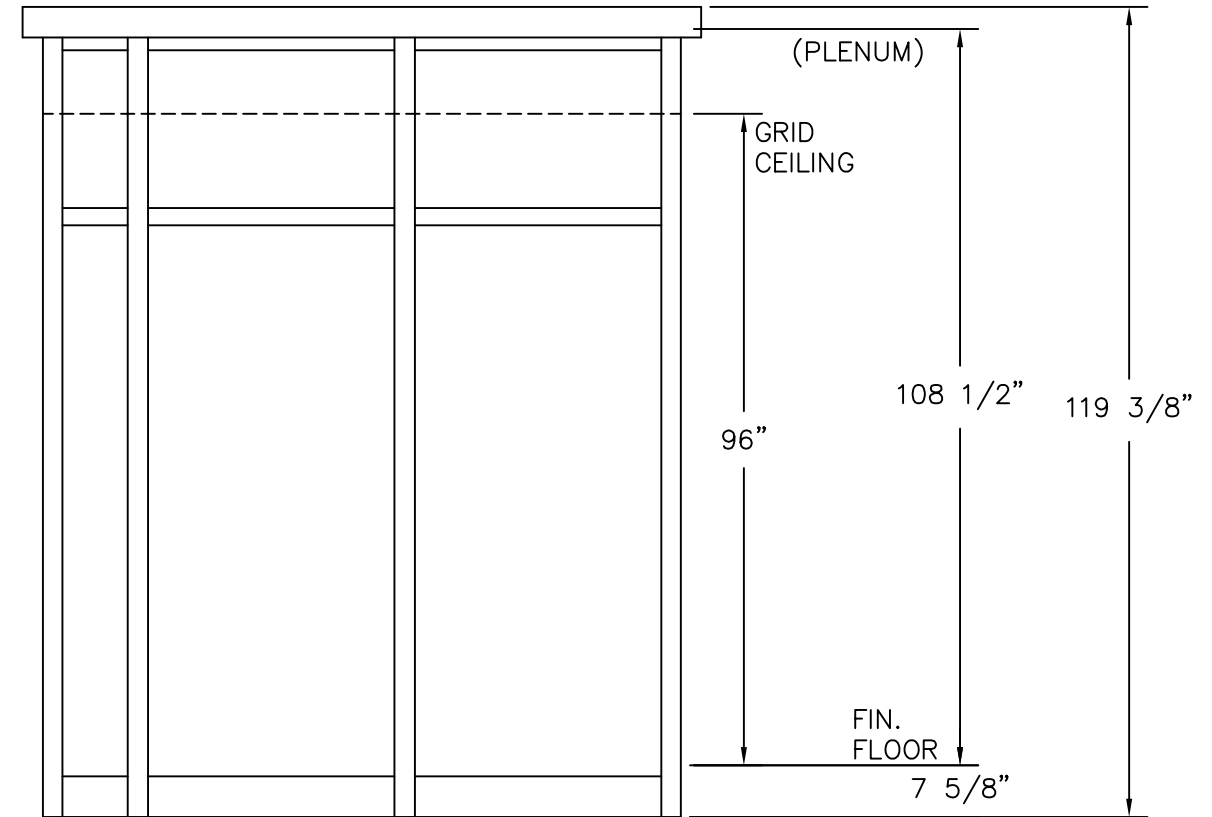

(C)
PLAN VIEW

	4133 SHORELINE DRIVE EARTH CITY, MO 63045 1-800-456-5464 www.portaking.com
	TITLE: Security Booth 39 – Plan View

ELEVATION A

ELEVATION B

ELEVATION C

ELEVATION D

 4133 SHORELINE DRIVE
 EARTH CITY, MO 63045
 1-800-456-5464
 www.portaking.com

TITLE: Security Booth 39 – Elevation View