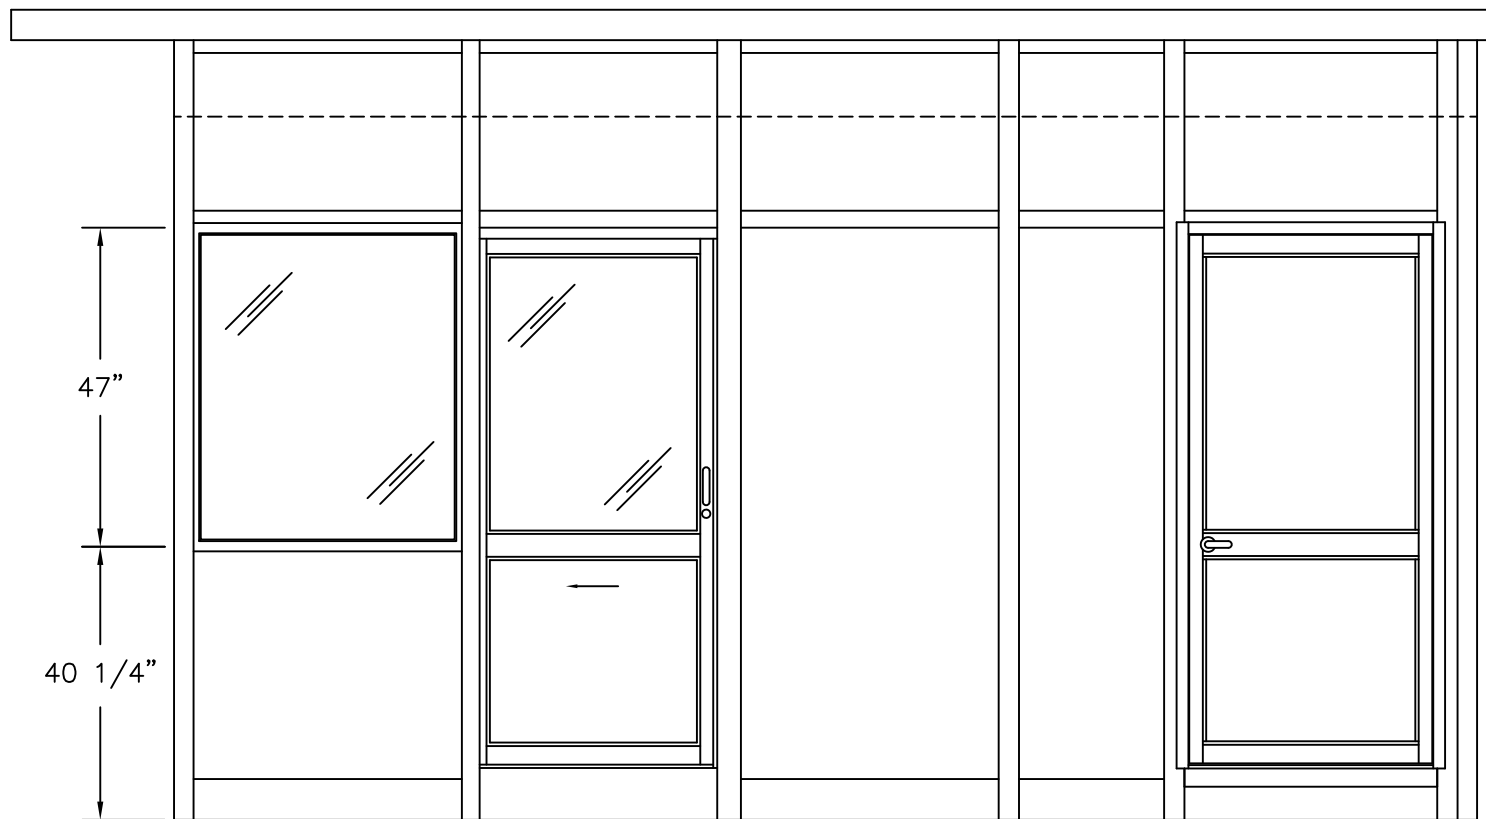

(C)
PLAN VIEW

	4133 SHORELINE DRIVE EARTH CITY, MO 63045 1-800-456-5464 www.portaking.com
	TITLE: Security Booth 39 – Plan View

ELEVATION A

ELEVATION B

ELEVATION C

ELEVATION D

 4133 SHORELINE DRIVE
 EARTH CITY, MO 63045
 1-800-456-5464
 www.portaking.com

TITLE: Security Booth 39 – Elevation View