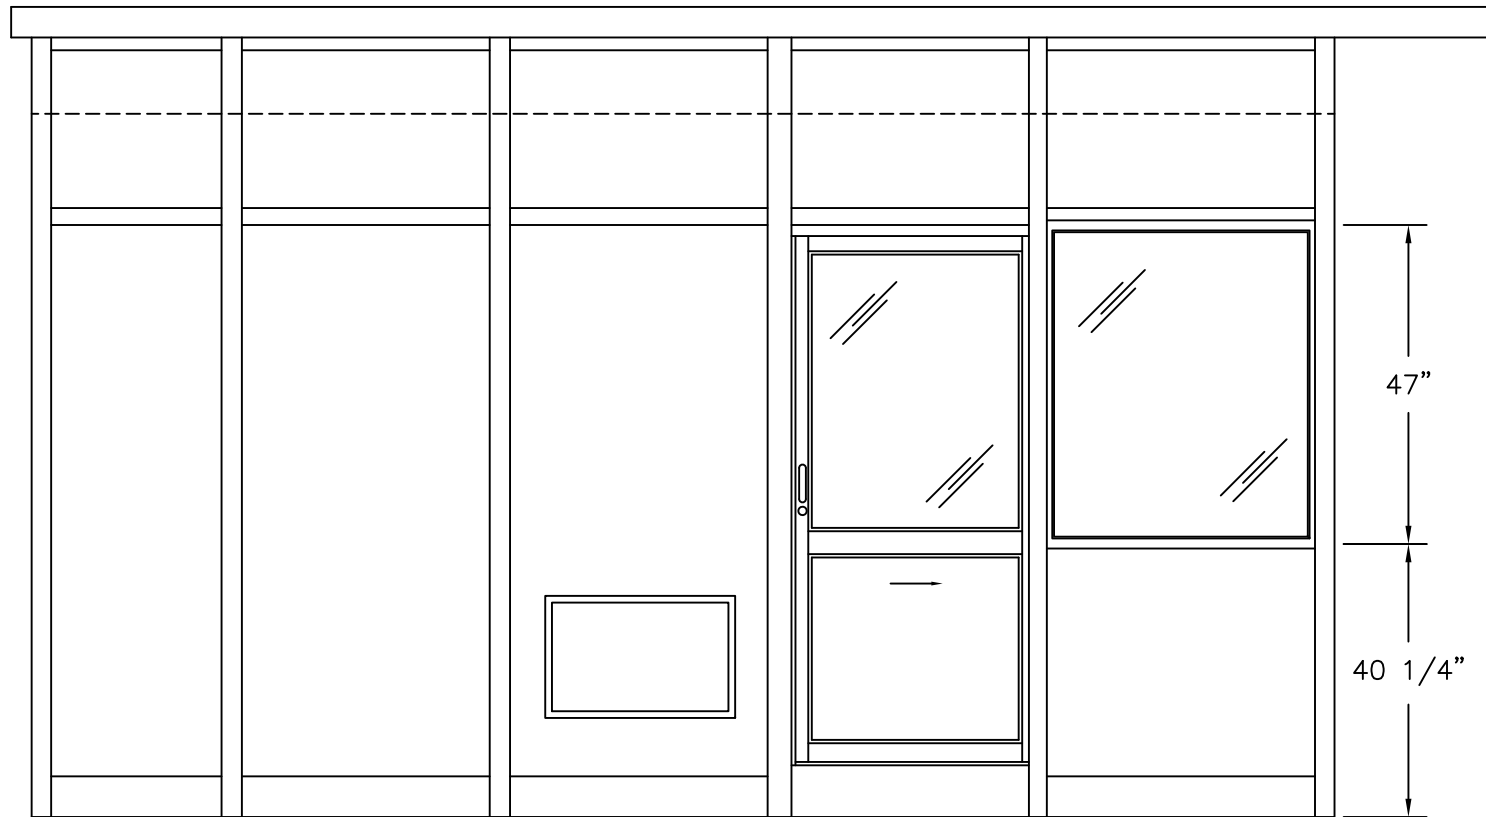

(C)
PLAN VIEW

	4133 SHORELINE DRIVE EARTH CITY, MO 63045 1-800-456-5464 www.portaking.com
	TITLE: Security Booth 39 – Plan View

ELEVATION A

ELEVATION B

ELEVATION C

ELEVATION D

 4133 SHORELINE DRIVE
 EARTH CITY, MO 63045
 1-800-456-5464
 www.portaking.com

TITLE: Security Booth 39 – Elevation View