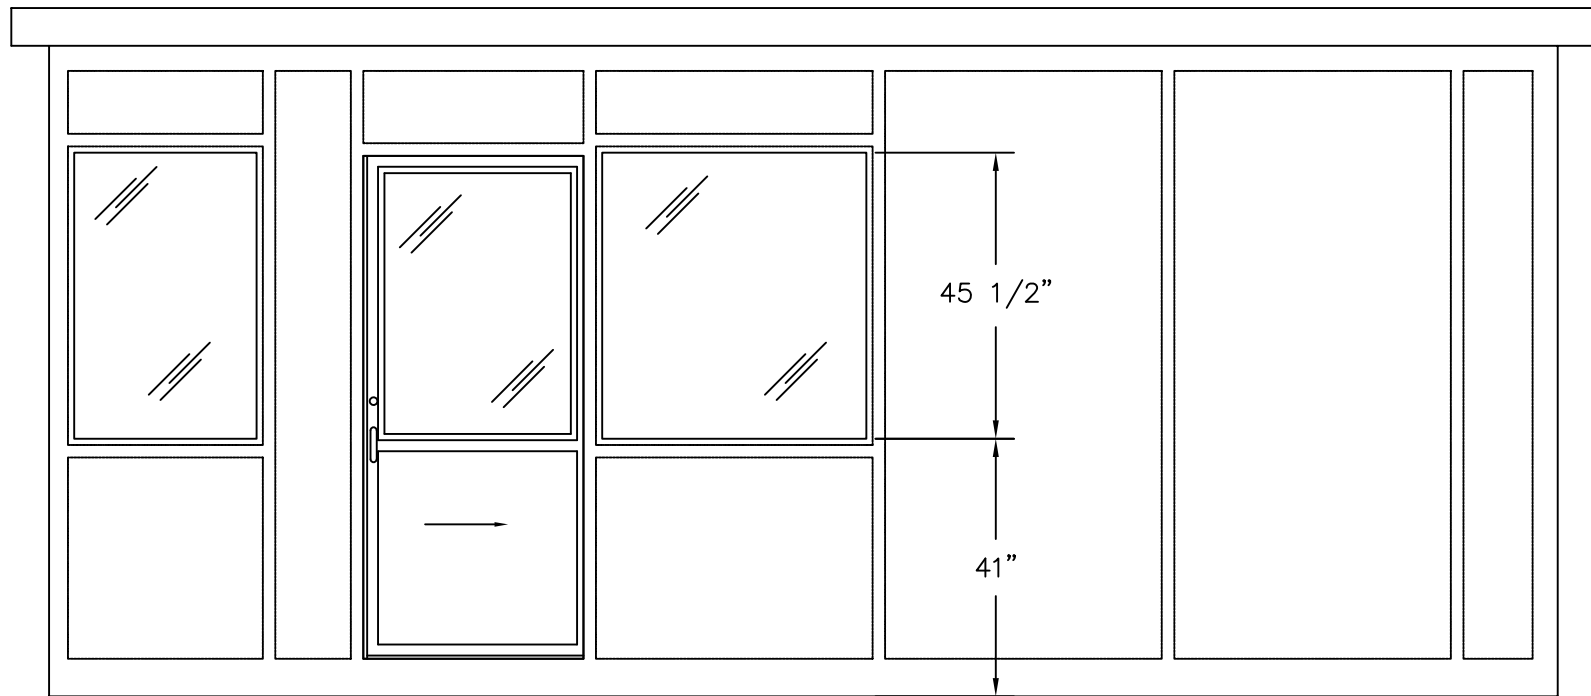

PLAN VIEW

PORTA-KING
 BUILDING SYSTEMS

4133 SHORELINE DRIVE
 EARTH CITY, MO 63045
 1-800-456-5464
 www.portaking.com

TITLE: Guard Booth 50 - Plan View

ELEVATION A

ELEVATION B

ELEVATION C

ELEVATION D

4133 SHORELINE DRIVE
 EARTH CITY, MO 63045
 1-800-456-5464
 www.portaking.com

TITLE: Guard Booth 50 – Elevation View