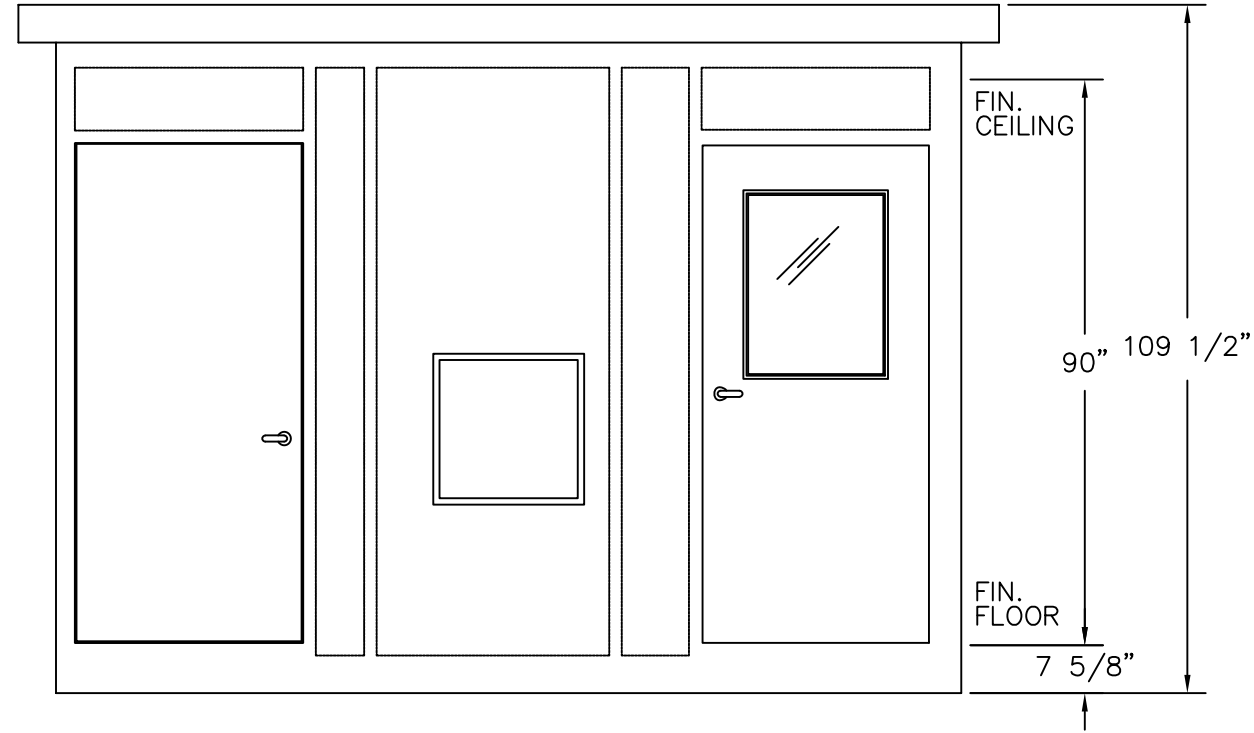

PLAN VIEW

PORTA-KING
 BUILDING SYSTEMS

4133 SHORELINE DRIVE
 EARTH CITY, MO 63045
 1-800-456-5464
 www.portaking.com

TITLE: Guard Booth 50 - Plan View

ELEVATION A

ELEVATION B

ELEVATION C

ELEVATION D