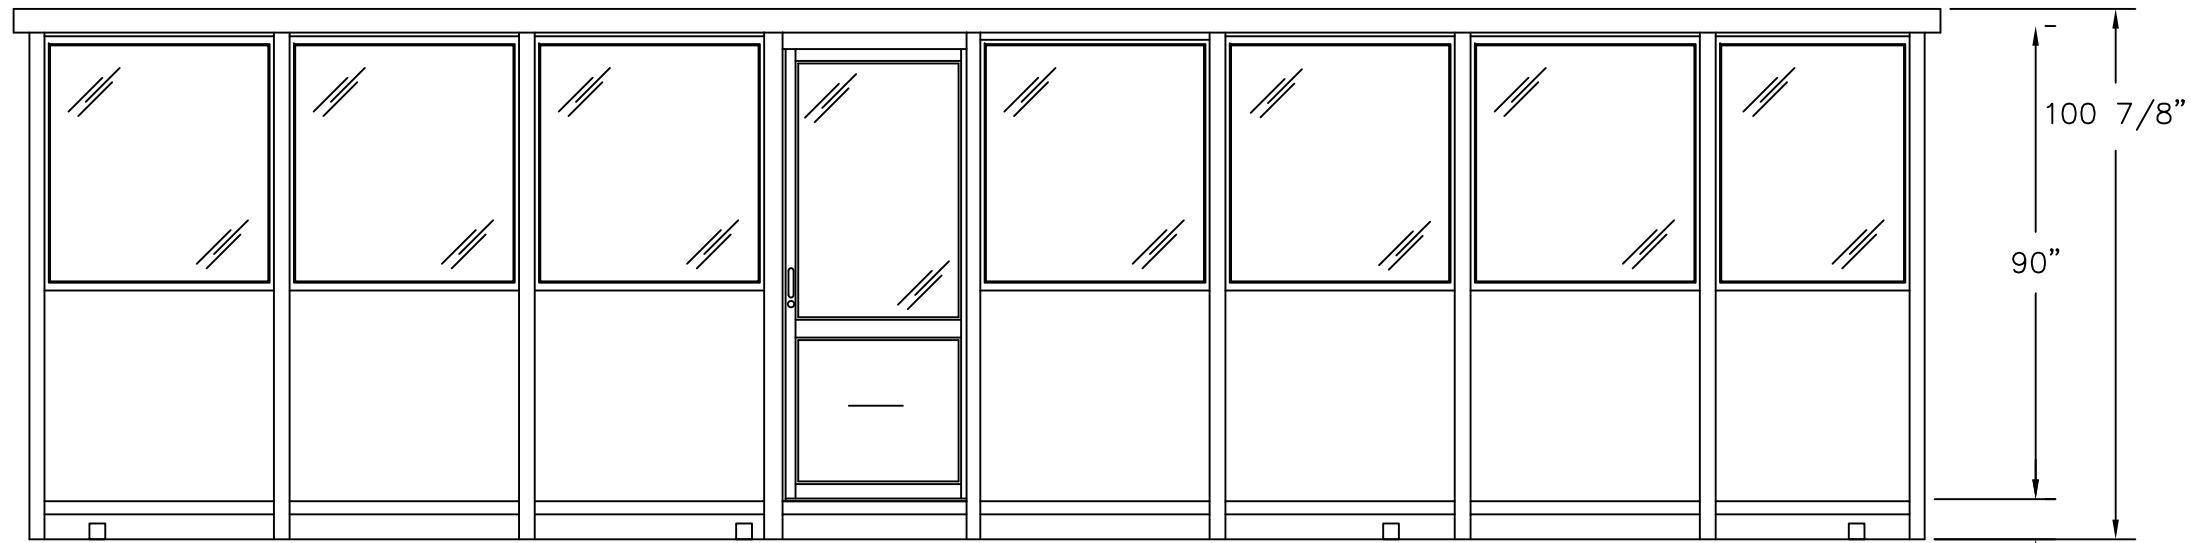

PLAN VIEW

	4133 SHORELINE DRIVE EARTH CITY, MO 63045 1-800-456-5464 www.portaking.com
	TITLE: Security Booth 42 – Plan View

ELEVATION A

ELEVATION B

ELEVATION C

ELEVATION D